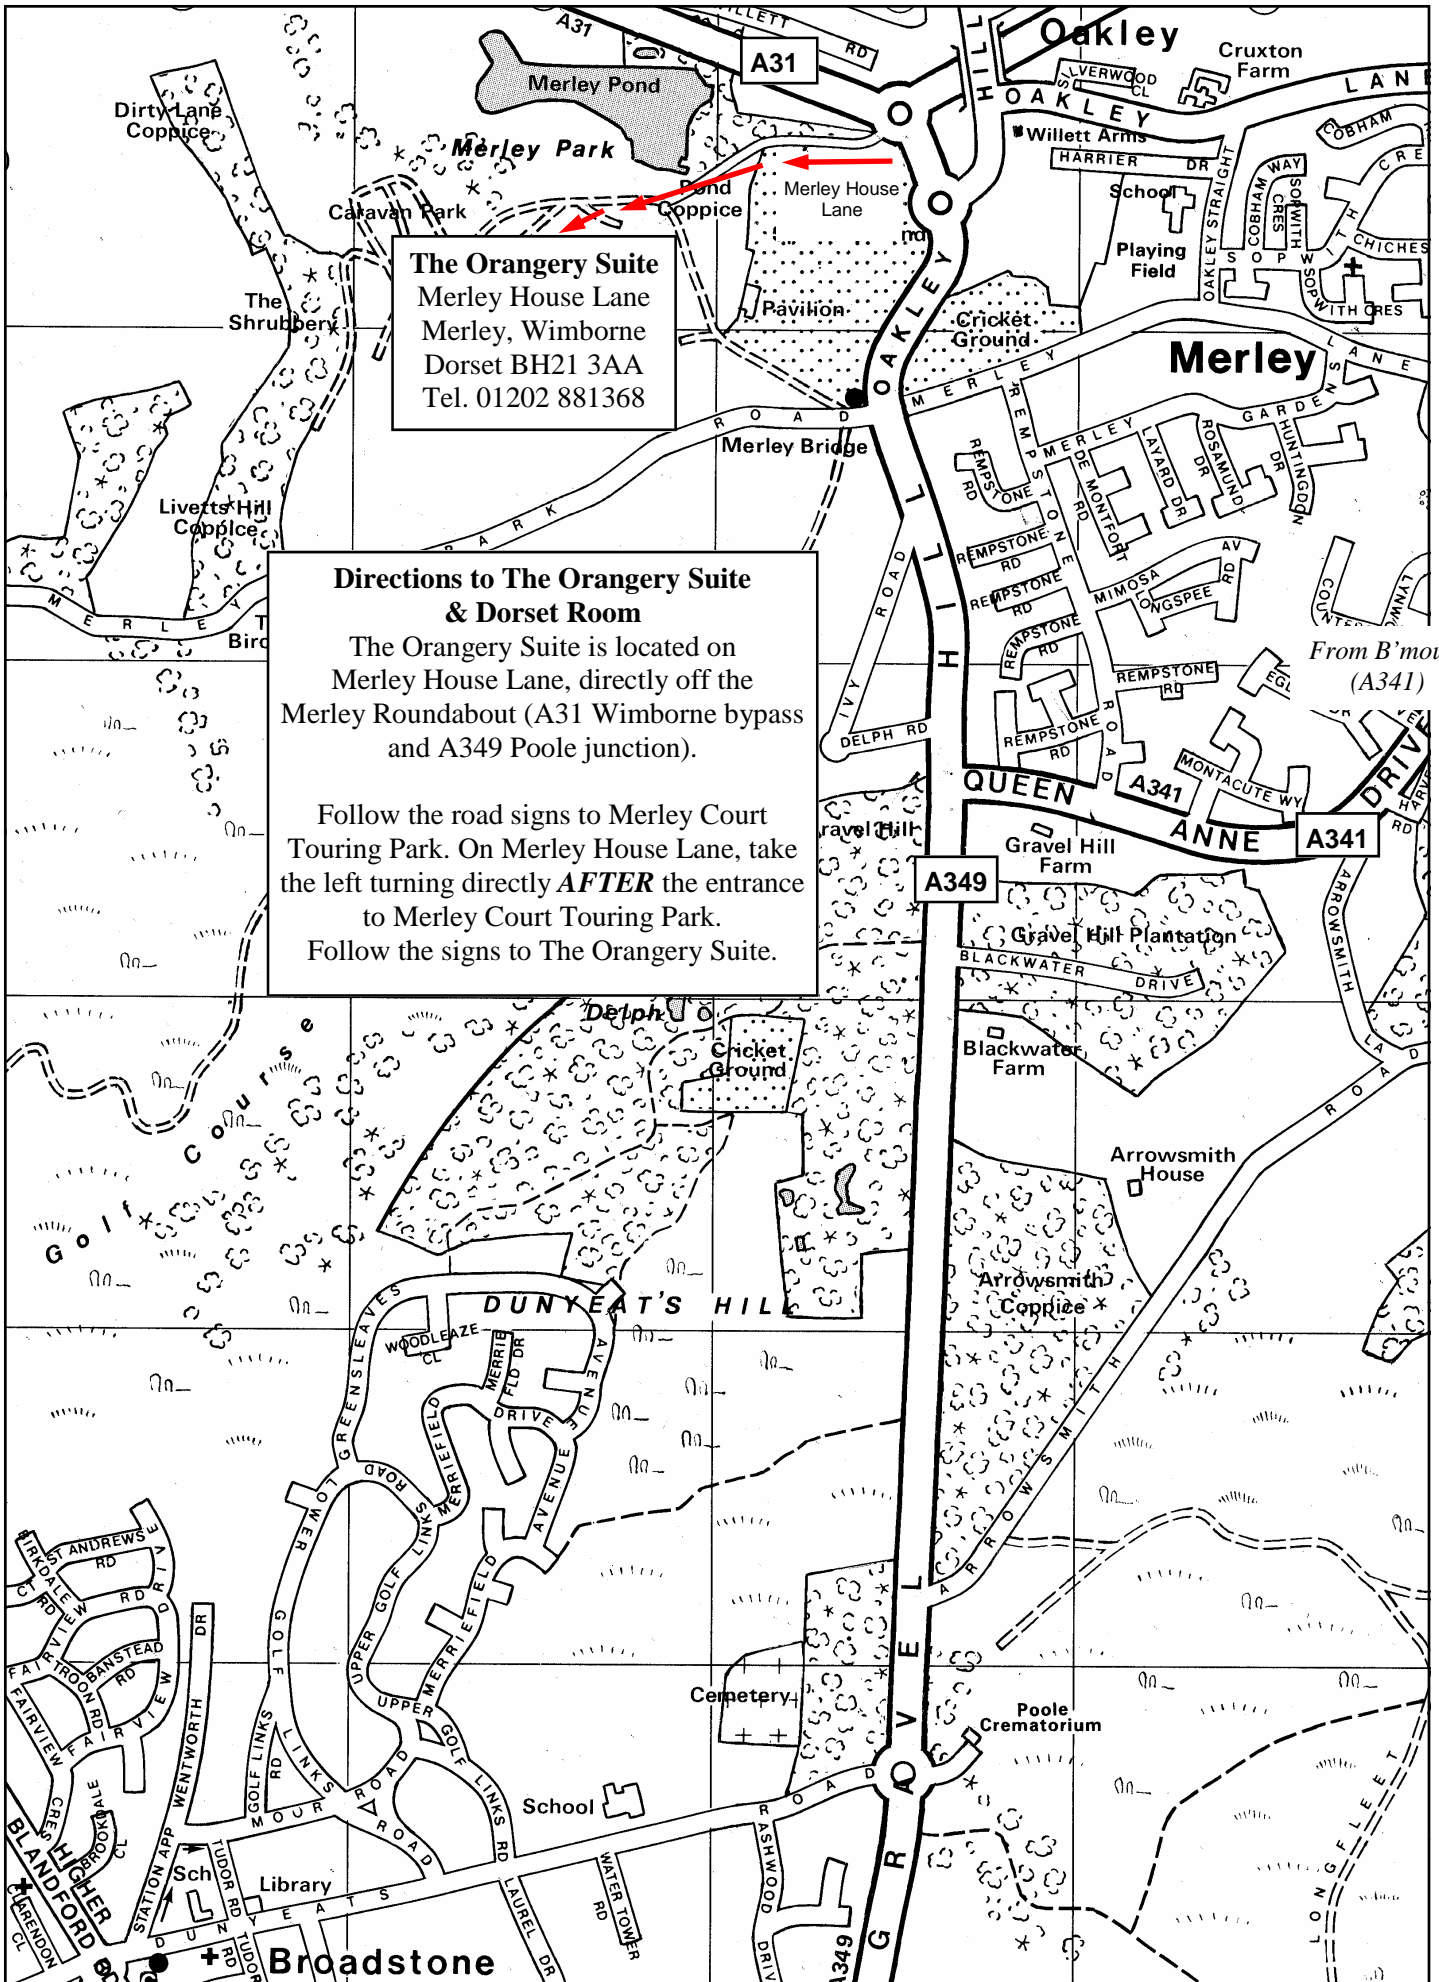

From Dorchester (A31)

From Wimborne From Ringwood (A31)

The Orangery Suite
 Merley House Lane
 Merley, Wimborne
 Dorset BH21 3AA
 Tel. 01202 881368

Directions to The Orangery Suite & Dorset Room
 The Orangery Suite is located on Merley House Lane, directly off the Merley Roundabout (A31 Wimborne bypass and A349 Poole junction).
 Follow the road signs to Merley Court Touring Park. On Merley House Lane, take the left turning directly **AFTER** the entrance to Merley Court Touring Park. Follow the signs to The Orangery Suite.

From Poole (A349)